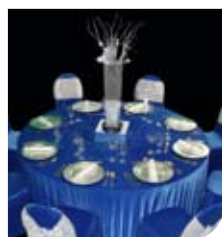

Entertainment

A selection of magical entertainment options are available to enchant your guests during their wintery evening:

- Snow Effects
 - Elegant Ice Sculptures and Vodka Luges
 - Falling snow and interactive snow effects
 - Flair bartenders serving from a magnificent Ice Bar
 - Artificial Ice Rink with lights and faux snow
 - Starcloth and lighting drapes
- Characters of Narnia
 - Ice Fairy with Crystal Ball Juggling
 - Ice Queen masked living statue
 - Acrobatic Ice Fairies
 - Animatronic Polar Bears
 - Walkabout Snow creature entertainers
- Starlit Bubble Acrobatic Cabaret
- Snowboard Simulator
- DJ and Disco