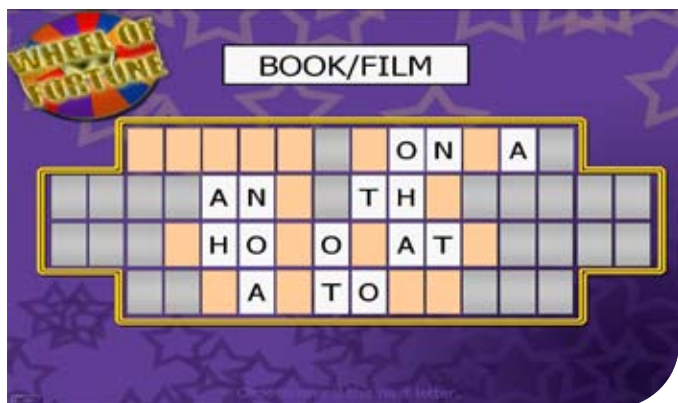

## Play Your Games Right

---

<b>Duration:</b>	60 to 180 minutes
<b>Guest Numbers:</b>	10 - 300
<b>Requirements:</b>	Dependent upon guest numbers

---

Ever wanted to be a contestant on a classic Game show? Well here's your chance to take part in them all! 'Play Your Games Right' comprises of more than a dozen shows from days gone by to popular hits on your screen now.

'Play Your Games Right' is a multi media experience with music and visuals all appearing on a giant custom made screen. The contest will tax both your memory banks and your wit in a competition lasting some ninety minutes. Your Game Show Host and Scorer will ensure that your teams work together to hit the high scores and claim the Championship title.