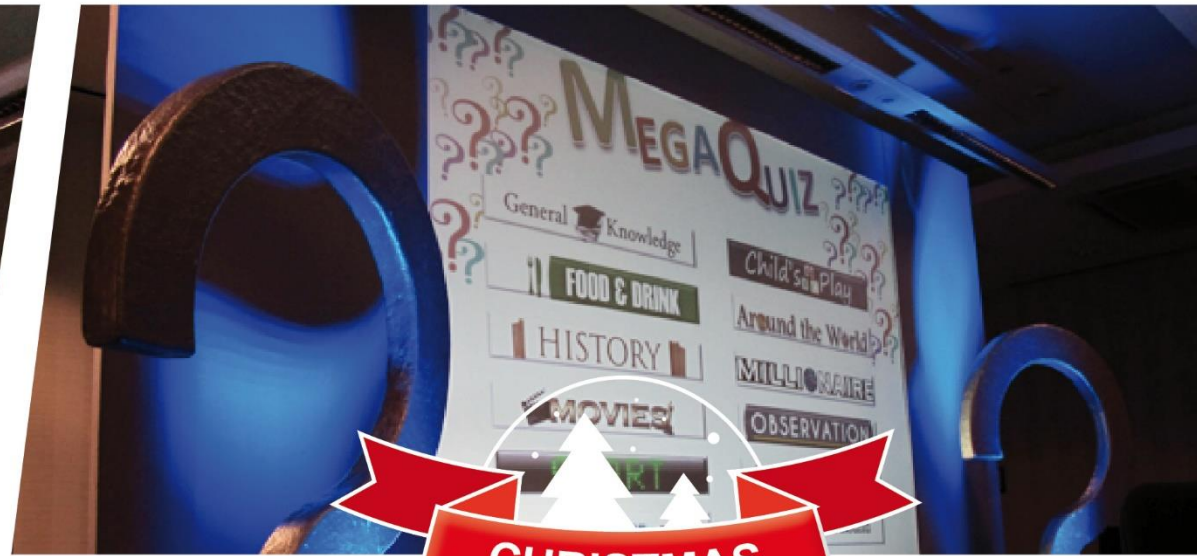

MERRY MEGA QUIZ

DURATION
60 – 150 MINS
(according to
guest numbers)

REQUIREMENTS
Sufficient space for
a table plus chairs
for each team plus
space for a large
screen and AV
equipment

GUEST NOS.
10 - 300

EVENT
VIDEO

**CHRISTMAS
THEMED**

Bringing teams together for an interactive evening of Christmassy fun this is an event to remember!

All your multi-media quiz rounds appear on a giant custom-made screen and in conjunction with our state of the art tablets keep scoring simple and squabbling to a minimum! Each tablet uses our uniquely designed event APP to transmit your answers directly to the main scoreboard. Easy to use, they're fast, fun and very professional – just the thing to help you raise your game and turn you into trivia champions! Our flexible app also allows us to personalise your event to include your logo on all the tablet screens and include bespoke company questions – a truly personal, bespoke experience.